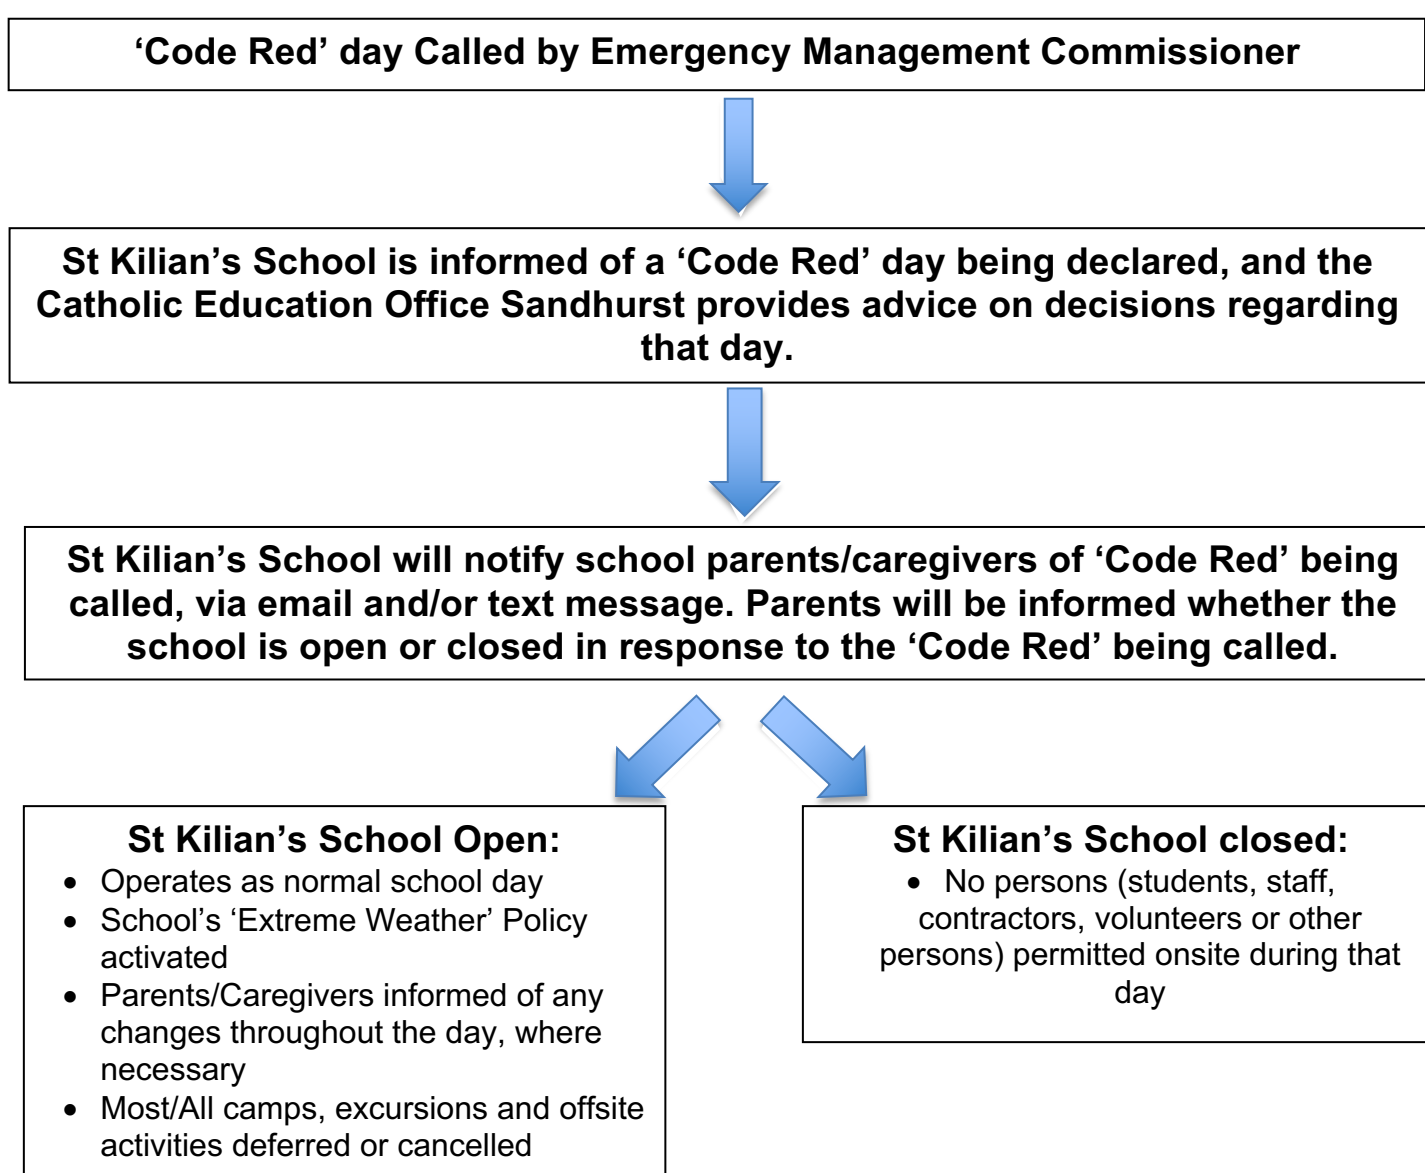

All schools, kindergartens and licensed child care centres that have been identified as being at high fire risk and on the Victorian 'Bushfire At-Risk Register' (BARR) are required to close on days declared Code Red. Schools and services not on the BARR will remain open, unless directly threatened by fire or another emergency:

- St Kilian's School is not currently registered on the BARR, so will typically remain open on days when a 'Code Red' is called.
- On a Code Red day, all planned school excursions, camps and outdoors activities will be reviewed and steps taken to minimise the risk of harm to students and staff. It is anticipated most or all of these will be postponed or cancelled.
- Parents/Caregivers of St Kilian's School who are concerned about the safety and/or wellbeing of their child/children on a 'Code Red' day can elect to keep their child/children away from school. If you elect to keep your child/children away from school, please use the normal absentee process to notify the school.
- It is possible in some circumstances that a decision is made, in conjunction with the Catholic Education Office Sandhurst, to close St Kilian's School. If and when this occurs, the school will be closed for that day, is confirmed the day prior, this decision will not change, regardless of the actual conditions or any changes in the weather forecast.

St Kilian's School 'Code Red' Procedure:

Resources:

- <https://www.cfa.vic.gov.au/documents/20143/80821/FINAL_EMV_Code_Red_FAQs_General_FAQs.pdf/b1f467dc-50e7-be63-da51-7d0e3362c059>
- <https://www.cfa.vic.gov.au/home>
- <https://www.education.vic.gov.au/about/programs/health/Pages/bushfirerisk.aspx?Redirect=1>